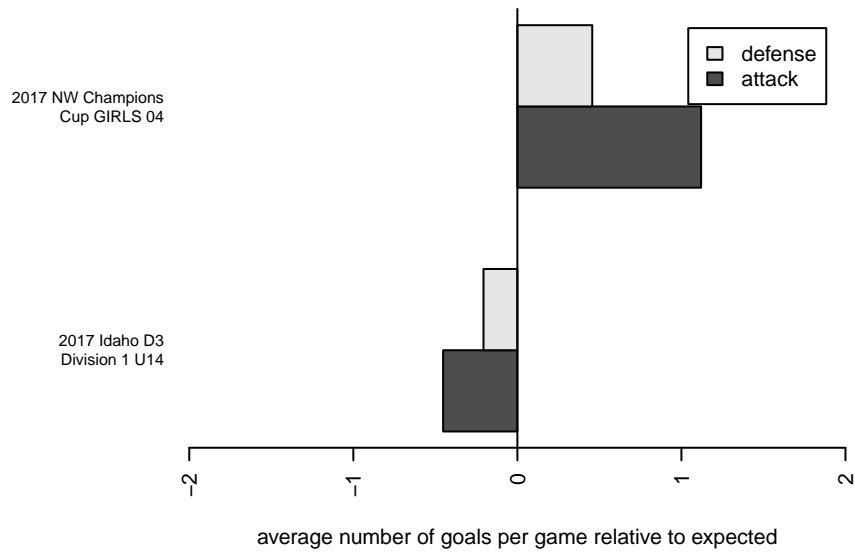

Idaho Rush Premier G04

Idaho Rush SC
 Boise, ID
 G04 total strength=1643
 attack=27.37 defense=12.59
 fall league = Idaho D3 Div 1 U14

alt names used:
 IDAHO RUSH 04 PREMIER
 IDAHO RUSH 05 PREMIER
 IDAHO RUSH PREMIER (2004)
 Idaho Rush Premier (ID) (SC)

Venues played:
 2017 NW Champions Cup GIRLS 04
 2017 Idaho D3 Division 1 U14
 2017 FC Nova Fall Showcase U15/16

Idaho Rush Premier G04
 Dots are actual minus expected GF (blue circles) and GA (red triangles).
 Blue line is smoothed change in attack strength. Red is smoothed change in defense strength.

**attack and defense variance (black dot)
relative to other teams
and top 10 in region**

**attack and defense rating
relative to others at age
and all opponents in last 13 months**

Performance relative to 13 month average