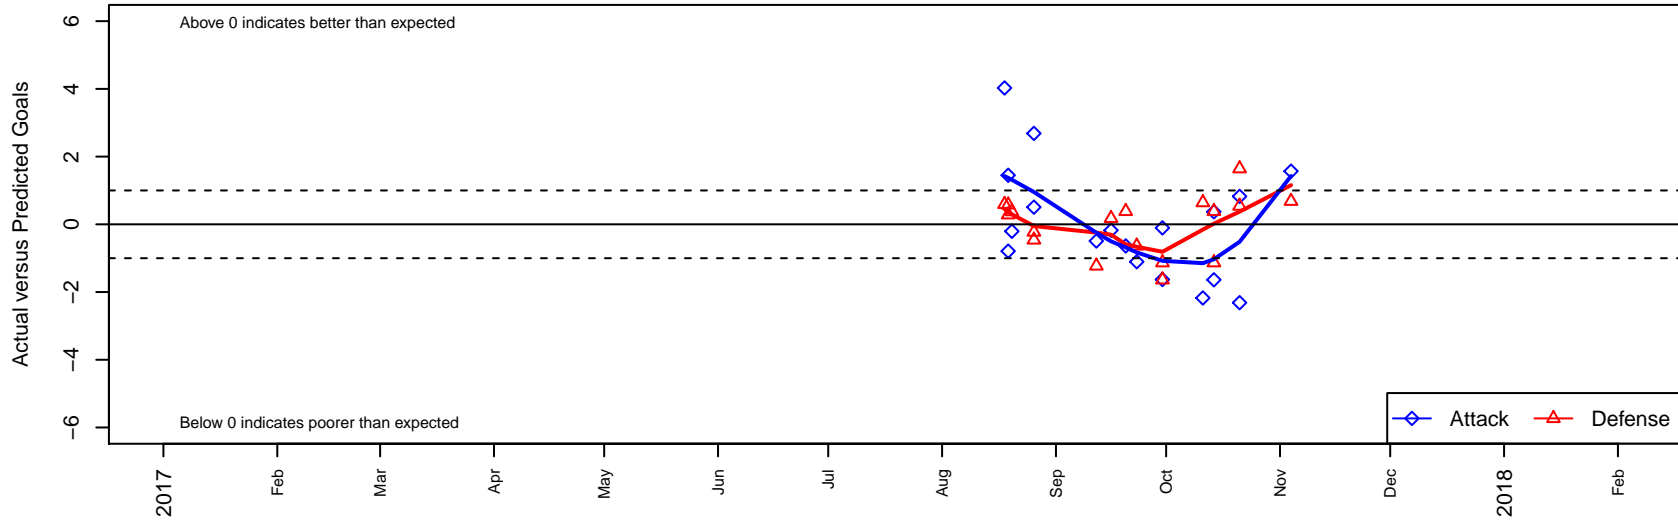

Idaho Rush Premier G04

Idaho Rush SC
 Boise, ID
 G04 total strength=1643
 attack=27.37 defense=12.59
 fall league = Idaho D3 Div 1 U14

alt names used:
 IDAHO RUSH 04 PREMIER
 IDAHO RUSH 05 PREMIER
 IDAHO RUSH PREMIER (2004)
 Idaho Rush Premier (ID) (SC)

Venues played:
 2017 NW Champions Cup GIRLS 04
 2017 Idaho D3 Division 1 U14
 2017 FC Nova Fall Showcase U15/16

Idaho Rush Premier G04
 Dots are actual minus expected GF (blue circles) and GA (red triangles).
 Blue line is smoothed change in attack strength. Red is smoothed change in defense strength.

**attack and defense variance (black dot)
relative to other teams
and top 10 in region**

**attack and defense rating
relative to others at age
and all opponents in last 13 months**

Performance relative to 13 month average