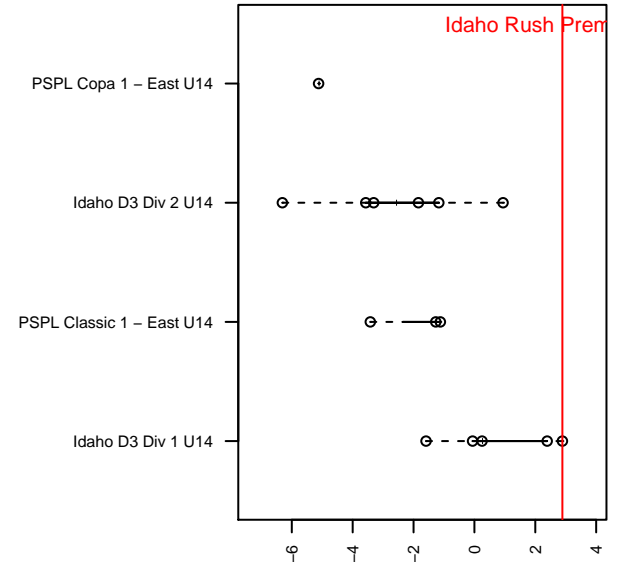

Idaho Rush Premier G04

Idaho Rush SC
 Boise, ID
 G04 total strength=1643
 attack=27.37 defense=12.59
 fall league = Idaho D3 Div 1 U14

alt names used:
 IDAHO RUSH 04 PREMIER
 IDAHO RUSH 05 PREMIER
 IDAHO RUSH PREMIER (2004)
 Idaho Rush Premier (ID) (SC)

Venues played:
 2017 NW Champions Cup GIRLS 04
 2017 Idaho D3 Division 1 U14
 2017 FC Nova Fall Showcase U15/16

Idaho Rush Premier G04
 Dots are actual minus expected GF (blue circles) and GA (red triangles).
 Blue line is smoothed change in attack strength. Red is smoothed change in defense strength.

**attack and defense variance (black dot)
relative to other teams
and top 10 in region**

**attack and defense rating
relative to others at age
and all opponents in last 13 months**

Performance relative to 13 month average