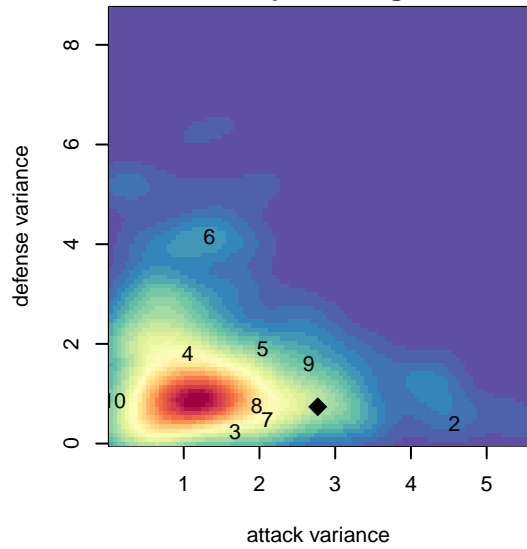

Idaho Rush Premier G04

Idaho Rush SC
 Boise, ID
 G04 total strength=1643
 attack=27.37 defense=12.59
 fall league = Idaho D3 Div 1 U14

alt names used:
 IDAHO RUSH 04 PREMIER
 IDAHO RUSH 05 PREMIER
 IDAHO RUSH PREMIER (2004)
 Idaho Rush Premier (ID) (SC)

Venues played:
 2017 NW Champions Cup GIRLS 04
 2017 Idaho D3 Division 1 U14
 2017 FC Nova Fall Showcase U15/16

Idaho Rush Premier G04
 Dots are actual minus expected GF (blue circles) and GA (red triangles).
 Blue line is smoothed change in attack strength. Red is smoothed change in defense strength.

**attack and defense variance (black dot)
relative to other teams
and top 10 in region**

**attack and defense rating
relative to others at age
and all opponents in last 13 months**

Performance relative to 13 month average