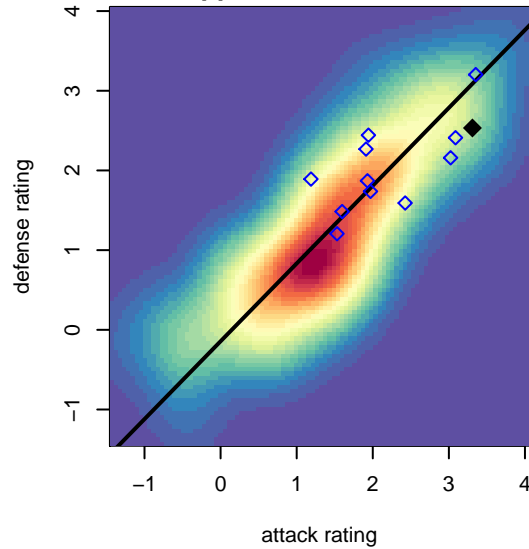

Idaho Rush Premier G04

Idaho Rush SC
 Boise, ID
 G04 total strength=1643
 attack=27.37 defense=12.59
 fall league = Idaho D3 Div 1 U14

alt names used:
 IDAHO RUSH 04 PREMIER
 IDAHO RUSH 05 PREMIER
 IDAHO RUSH PREMIER (2004)
 Idaho Rush Premier (ID) (SC)

Venues played:
 2017 NW Champions Cup GIRLS 04
 2017 Idaho D3 Division 1 U14
 2017 FC Nova Fall Showcase U15/16

Idaho Rush Premier G04
 Dots are actual minus expected GF (blue circles) and GA (red triangles).
 Blue line is smoothed change in attack strength. Red is smoothed change in defense strength.

**attack and defense variance (black dot)
relative to other teams
and top 10 in region**

**attack and defense rating
relative to others at age
and all opponents in last 13 months**

Performance relative to 13 month average