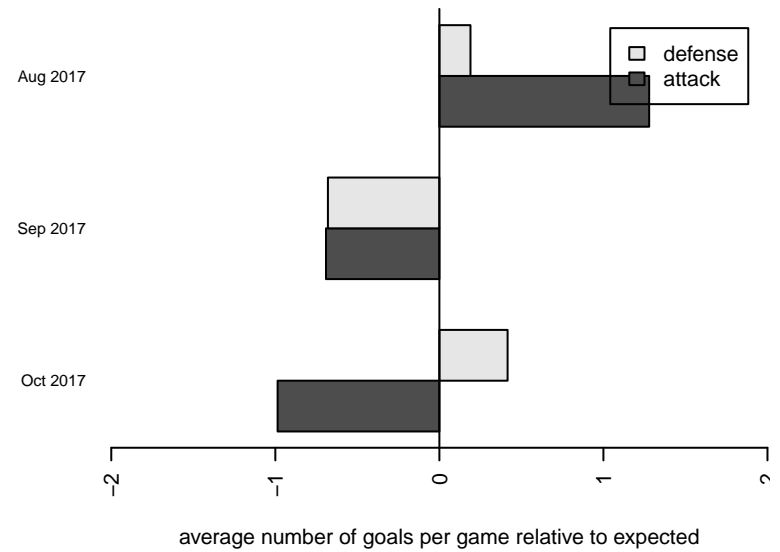

Performance relative to 13 month average